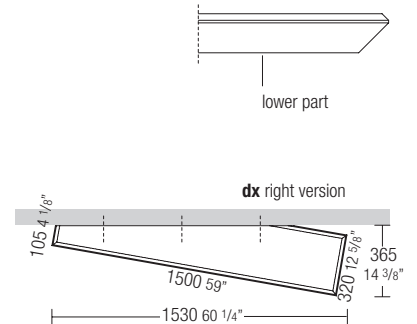

FINISHES

eucalyptus - grey oak - graphite oak - American walnut - matt lacquered colours in the Molteni range

TECHNICAL INFORMATION

SHELVES

MDF covered with oak (*Quercus*), American walnut (*Juglans nigra*), Eucalyptus (*Eucalyptus globulus*) or painted in colours from the Molteni range. Invisible shelf support in zinc-coated metal.

DIMENSIONS

shelf

W 1530 D 365 th 30

W 60 1/4" D 14 3/8" th 1 1/8"

Notes

Max load 20 kg evenly distributed

Reductions

No reductions of any kind are possible

dx right version

lower part

DATASHEET

REGISTERED
DESIGN

VII.2016