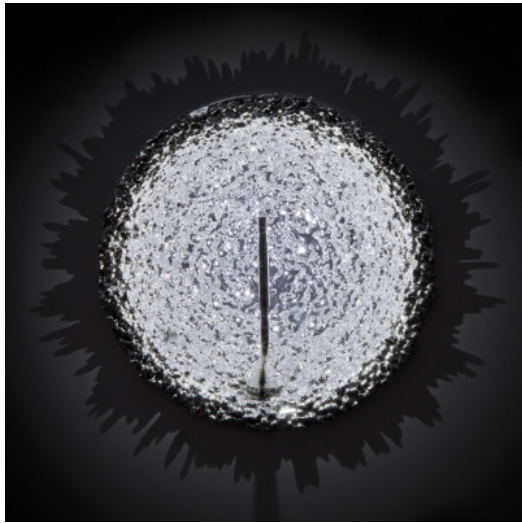

Catellani & Smith

Collection: Eco-Logic Light - 2008-2012

AMETISTA Incasso

Recessed lamp

Materials

metal shade with nickel-plated technopolymeric internal irregular surface, nickel-plated copper LED support.

LED

1x1W,
Warm White (2800 °K): 90 lm.

Power Supply

rated output 1W 350mA.
Driver not included.

Dimensions

Ø total 14 cm.
Built-in Ø 13 cm, depth 5 cm.

Order code

EAMI02 warm white