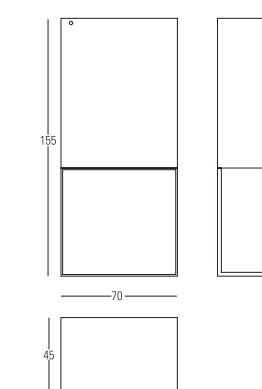

Consolle con cassetti
Consolle with drawers

Mobile bar
Bar unit
Secretaire