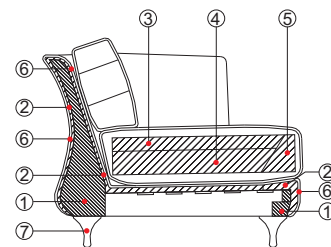

RIVESTIMENTI CONSIGLIATI

Recommended fabric hangers
Vorgeschlagene Stoffbuegel
Liasse de tissus conseillées

110-Kvadrat x Moroso n° 1

111-Kvadrat x Moroso n° 2

113-Redondo Textiles **no quilted**

Il numero/nome rosso indica lo specifico tessuto sconsigliato all'interno della tirella.

The number/name in red indicates the specific fabric in the swatches which is not recommended.

Die rote Nummer/der name bezeichnet einen Stoff aus dem Stoffmusterkatalog, der nicht empfohlen wird.

Le numéro/nom rouge indique le tissu spécifique déconseillé à l'intérieur de la liasse.

118-Units 1 **Papy Bergere capitoné**

119-Units 2 **Papy Bergere capitoné**

-Divina

-Pelle / Leather T

-Pelle / Leather Z

MATERIALI E FINITURE

Piedi faggio optional

Optional beech feet
Füße optional in Buche
Pieds en hêtre optionel