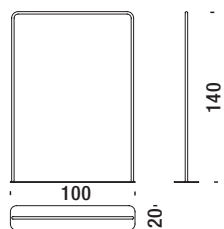

Porta tenda 100x140

Curtain hanger element 100x140 - Element Zelt 100x140 - Elément pour rideau 100x140

0,2 m³ 5 Kg