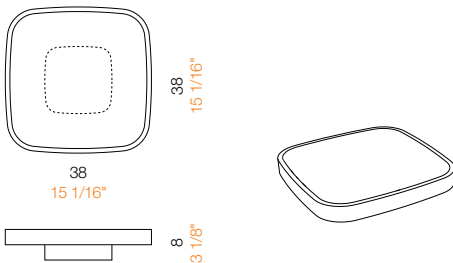

Dina James Irvine 2011

Fruit bowl, square, in white Carrara marble, matt polished finish

white Carrara
marble

black Marquina
marble

For reference only