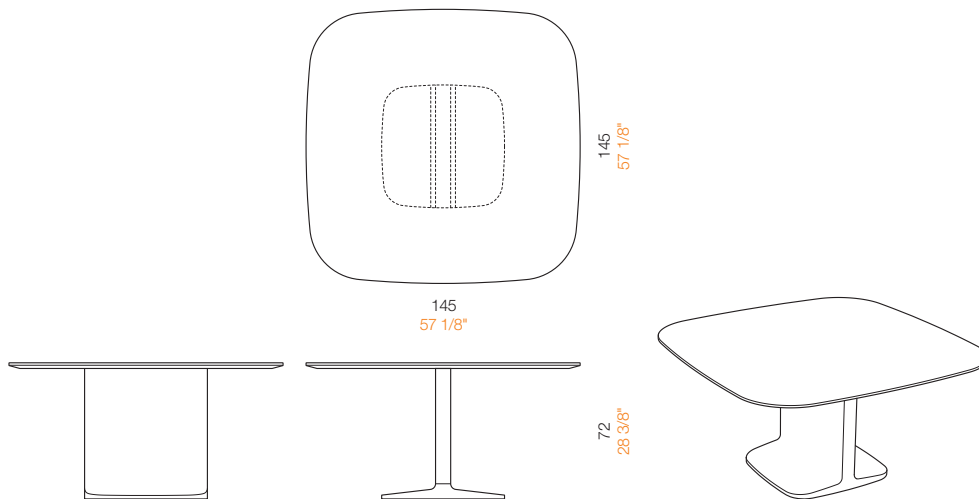

Dino James Irvine 2010

Tavolo da pranzo quadrato in marmo bianco di Carrara finitura levigata
Dining table, square, in white Carrara marble, matt polished finish

white Carrara
marble

For reference only