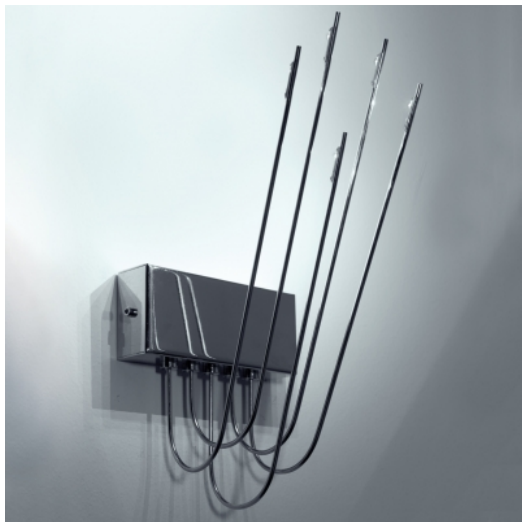

Catellani & Smith

Collection: Eco-Logic Light - 2008-2012

EC 105 / EC 110

Wall lamp

Materials

nickel-plated metal base,
nickel-plated copper sticks.

LED

5x1W,
Neutral White (4100 °K): 550 lm,
Warm White (2800 °K): 450 lm.
10x1W,
Neutral White (4100 °K): 1100 lm,
Warm White (2800 °K): 900 lm.

Power Supply

voltage 230V or 110V,
rated output 5W or 10W 350 mA.
Driver included, not dimmable. Available
dimmable version 1...10V or push.

Dimensions

base 15x6,5x3,5 cm,
H 35 cm (5 LED), H 50 cm (10 LED),
ledge 20 cm.