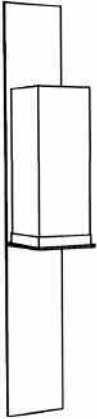

KEVIN REILLY LIGHTING

EKSTER

KEVIN REILLY LIGHTING

EKSTER

INDOOR FINISH OPTIONS:

Steel Dark Patina
Steel Ash Patina
Natural Steel
Steel Bronze Patina
Mineral White

OUTDOOR FINISH OPTIONS:

Stainless Satin Black exterior
Stainless Dark exterior
Stainless Bronze exterior
Stainless Dark Bronze exterior
Stainless Mineral White exterior

SIZES:

Size 1 16.5W x 17.8D x 109.2H cm
Size 2 15.2W x 16.5D x 91.4H cm
Size 3 12.7W x 14.1D x 73.7H cm
Custom options also available

MOUNTING OPTIONS:

Sconce

SHADES:

Customer's own material may be used for shades.
Sample for approval required prior to production.
Standard shade material for indoor - aquarelle paper.
Standard shade material for outdoor - frosted glass.