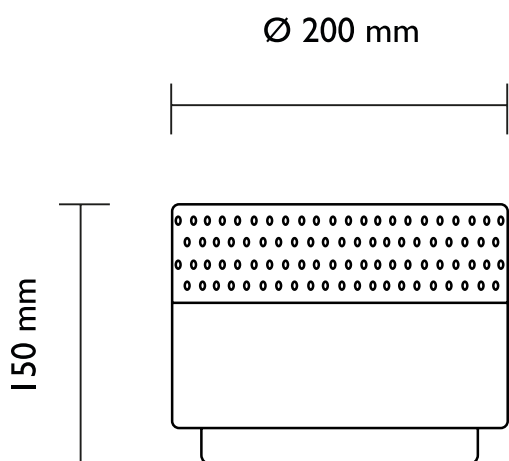

LIGHT DROP SMALL

Design by e27 Berlin

LIGHT DROP, an illuminating diversion. This lamp by e27 makes no secret of its special effects. The perforated metal top over a hand-blown glass base not only serves as the lampshade, but also diffuses the light, providing a soft luminosity. It is an “illuminating” design in the strict sense of the term, which was nominated for the 2014 German Design Award. Whether in the centre of the room, on an end table, or in the window, the Light Drop ensures the proper mood lighting and atmosphere.

Colours / Order-no.		top copper coated	
top powder coated			
amber	2300AM		
lila	2300LI	lila	2300LI-COP
turquoise	2300T	turquoise	2300T-COP
smokey grey	2300GR	smokey grey	2300GR-COP

Product	Light
Dimensions	Ø 200 mm height: 150 mm
Material top:	perforated metal plate powder coated or metal plate copper coated
Socket:	cork hand blown glass corpus
Bulb fitting	LED, 3 Watt, GU 10 230 - 240 Volt – 50 Hz
Cable	2500 mm textile cable grey
Weight (net)	2,5 kg
Country of origin	Europe