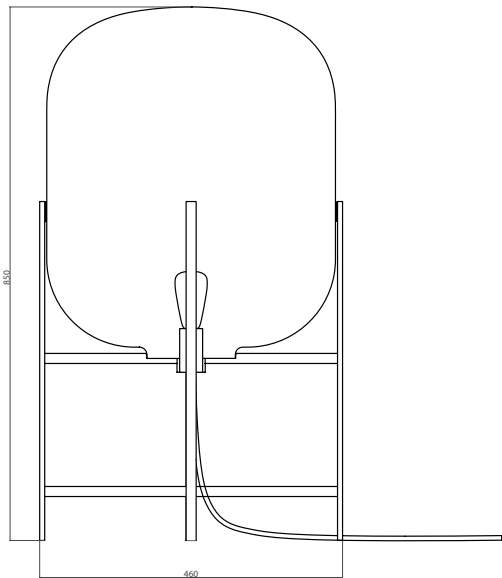

ODA MEDIUM

Design by Sebastian Herkner

Oda is big. Oda is a reservoir of light. Oda is a huge floor lamp for the living room - next to your sofa or armchair. Sebastian Herkner's aim was to create a repository or a balloon full of light. The design is inspired by the amazing pictures of water towers shot by German photographers Bernd and Hilla Becher. A hand-blown, tinted glass barrel balances on a simple and elegant metal structure. The glass is available in four colors: opaque, grey, amber or aubergine.

Product	Lamp
Dimensions	Ø 450 mm height: 850 mm
Material	base: round tube Ø 16 mm, powder coated hand blown glass corpus
Bulb fitting	E27 230 - 240 Volt
Cable	4000 mm textile cable with foot switch, black or white, Euro-plug
Weight (net)	9 kg
Country of origin	Germany