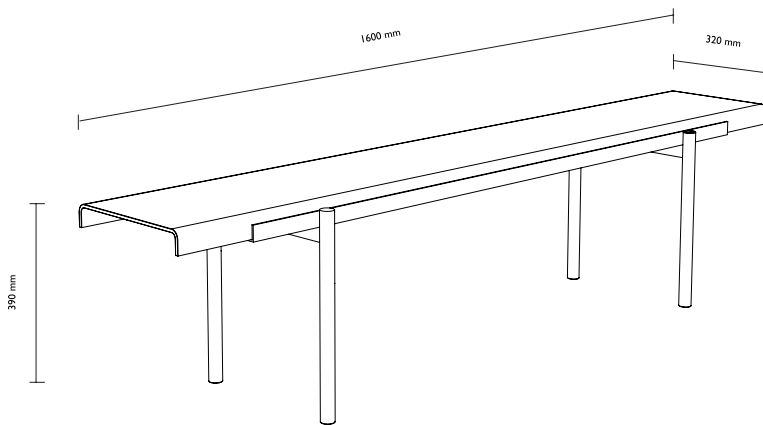

PASSERELLE 160

Design by Sebastian Herkner

The design of Passerelle is based on the glass profiles which are known from the architecture. These profiles are fitting in a simple and straight metal construction. Passerelle is the name of the pedestrian bridges Venetians are using during high tide.

Colours
RAL 9005 jet black
RAL 9016 traffic white
yellow galvanized

Order-no.
9700S
9700W
9700GZ

Product	Rack
Dimensions	height 390 mm width 320 mm length 1600 mm per element
Material	Shelf rack: steel, powder coated Shelf: profiled glass system K25, cut by hand
Weight (net)	20 kg
Country of origin	Germany