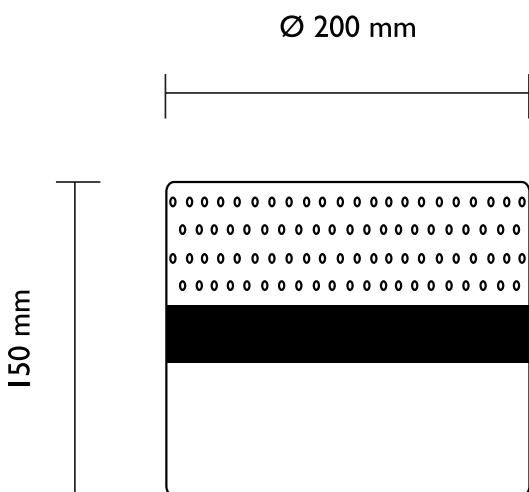

SMALL STEEL DROP

Design by e27 Berlin

STEEL DROP, light magic in a steel case. For the new version of the e27 lamp, the precision steel light screen sits on an opaque metal base, separated by a thin band of black wood. The Traffic White model is an elegant study in black and white, while the black-on-black version emphasises the look of a technical element.

Colours / Order-no.		
top powder coated		top copper coated
black 2700S		black 2700SKU
yellow galvanized 2700GZ		

Product	Light
Dimensions	Ø 200 mm height 150 mm
Material	1.5 mm steel and perforated metal plate powder coated MDF black
Bulb fitting	LED, 3 Watt, E27 230 - 240 Volt – 50 Hz
Cable	3000 mm PVC-cable black or white, Euro-plug
Weight (net)	1,5 kg
Country of origin	Germany