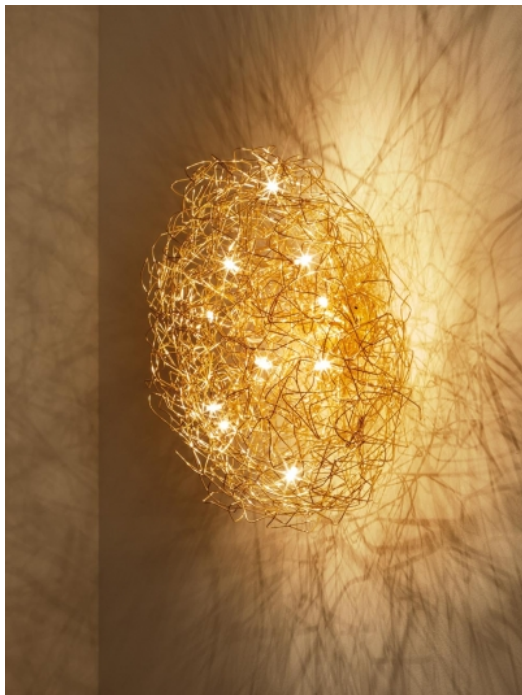

## Fil de Fer Ovale 12V

Wall or ceiling lamp

---

### Materials

oval in aluminium or anodised gold wire.  
Nickel or anodised gold base.

### Colours

aluminium, gold.

### Dimensions

W 70 cm, H 30 cm. Base Ø 10x6,5 cm.