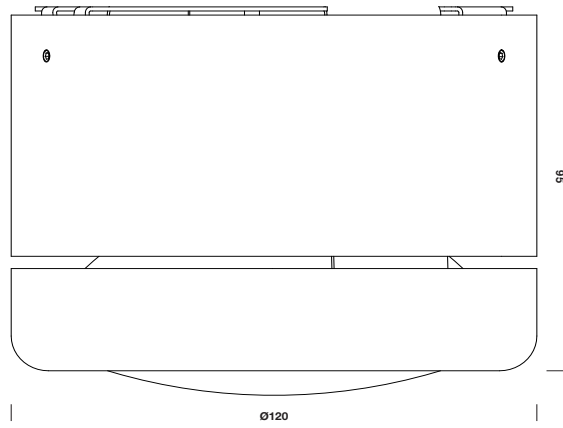

flink ES111

brushed aluminium
chrome
grey painted
white painted
black painted

T20C3HAB
T20C3HAP
T20C3HGL
T20C3HWL
T20C3HZL

karveelstraat 2
8380 zeebrugge, belgium

T +32 (0)50 54 35 49
F +32 (0)50 54 35 40

E info@tossb.com
W www.tossb.com

tossB reserves the right to alter materials, dimensions and characteristics without prior notice. This documentation replaces all previous documentation. Read the installation-instructions carefully.
Our general terms and conditions shall apply notwithstanding any stipulation to the contrary to all the orders and agreements with tossB. You can obtain a copy of these conditions on demand.

Product documentation © tossB 2012. All rights reserved.