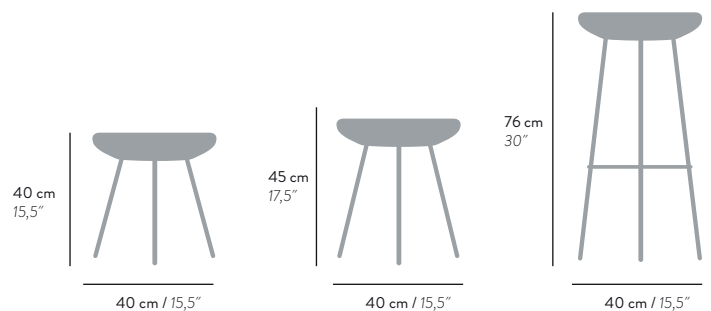

En créant les Tribo, Ilse Lang s'est inspirée des tabourets traditionnels en bois utilisés par les cowboys du sud du Brésil, les gauchos, lorsqu'ils se réunissaient le soir autour du feu pour partager un maté.

To design the Tribo line, Ilse Lang was inspired by the traditional wooden stools used by the "gauchos" - southern Brazilian cowboys - as they gathered around campfires drinking mate.

Barre acier ø 16 mm
Bois massif

Steel - solid bar ø 0.63"
Solid wood

Finitions : se référer au tarif
Finishings : refer to price list