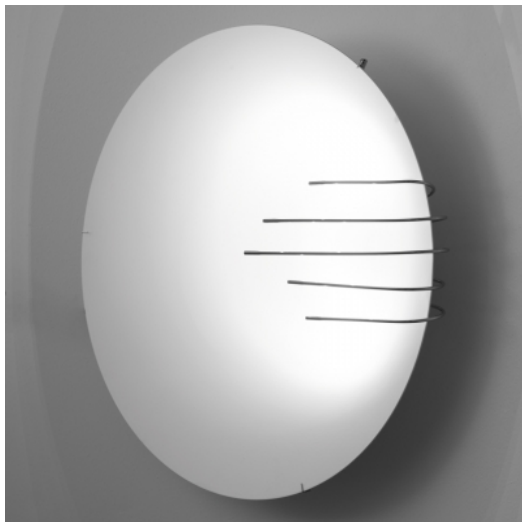

## FULL MOON 50

Wall or ceiling lamp

---

### Materials

white varnished aluminium disc or lined with silver or gold coloured leaf, nickel-plated copper sticks.

### LED

5x1W,  
Neutral White (4100 °K): 550 lm,  
Warm White (2800 °K): 450 lm.

### Dimensions

Ø 50 cm, ledge 15 cm.