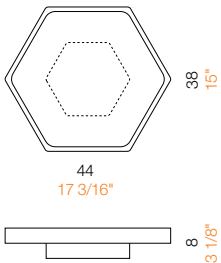

Gina James Irvine 2011

Fruit bowl, hexagonal, in white Carrara marble, matt polished finish

white Carrara
marble

black Marquina
marble

For reference only