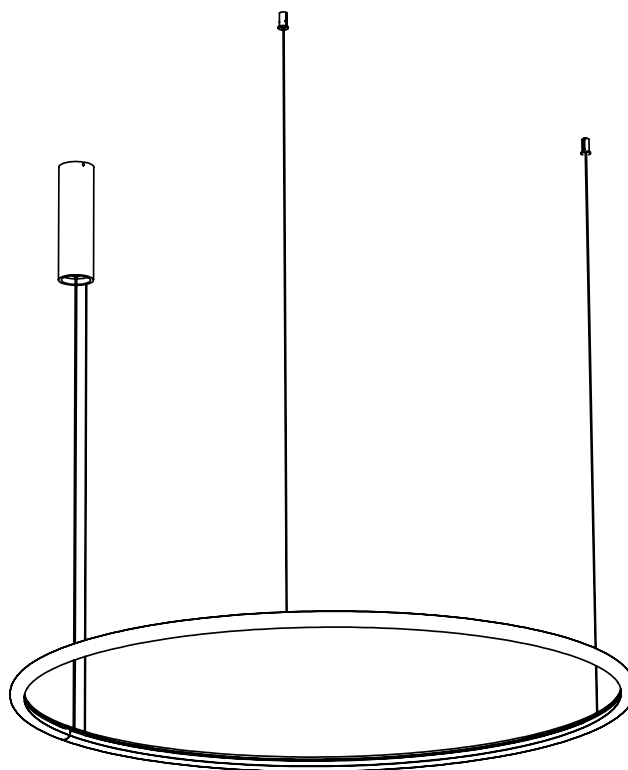

hoola 100

With its very light and minimal design hoola creates an archetypical light circle. The soft light is directed upwards and downwards while its highly efficient led-light curves along with the lamp shape. Hoola is available in 60 and 100cm diameter. Hoola will be a real eyecatcher when different diameters are combined. It can be arranged in horizontal, angled or even vertical positions. The lamps can be place close to a ceiling, in free open spaces or vertically along the wall.

T92H2DWLD
T92H2DZLD

hoola 100 - 2400K dim

white painted
black painted

T92H4DWLD
T92H4DZLD

hoola 100 - 3000K without base/driver

white painted
black painted

T92H6DWL
T92H6DZL

hoola 100 - 2400K without base/driver

white painted
black painted

T92H8DWL
T92H8DZL

karveelstraat 2
8380 zeebrugge, belgium

T +32 (0)50 54 35 49
F +32 (0)50 54 35 40

E info@tossb.com
W www.tossb.com

tossB reserves the right to alter materials, dimensions and characteristics without prior notice. This documentation replaces all previous documentation. Read the installation-instructions carefully.