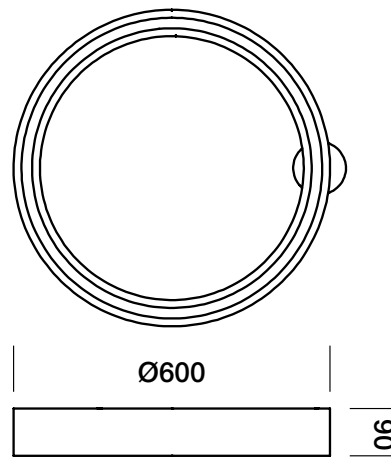

T78A7DWL

hoop 600 wall LED 50W RGB with remote

white painted

T78A8DWL

karveelstraat 2
8380 zeebrugge, belgium

T +32 (0)50 54 35 49
F +32 (0)50 54 35 40

E info@tossb.com
W www.tossb.com

tossB reserves the right to alter materials, dimensions and characteristics without prior notice. This documentation replaces all previous documentation. Read the installation-instructions carefully.