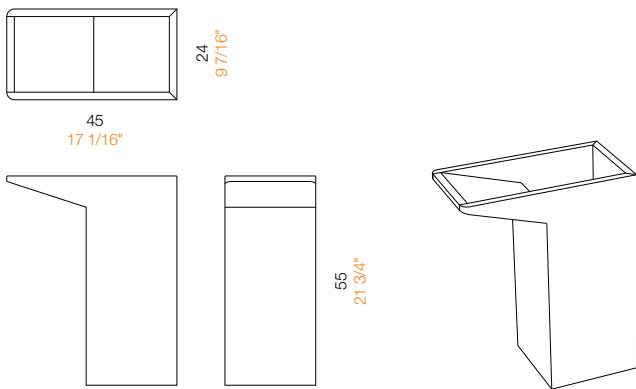

# Marsotto

edizioni

**Lello** Maddalena Casadei 2011  
Umbrella stand in white Carrara marble, matt polished finish

white Carrara  
marble

black Marquina  
marble

For reference only