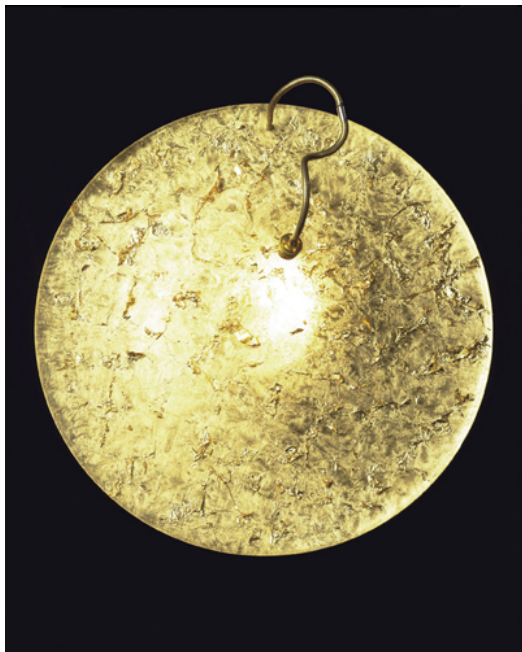

## Luna piena

Wall or ceiling lamp

---

### Colours

diffuser disc lined with gold (with brass elements) or silver (with nickel elements) coloured flying leaf or white varnished (with nickel elements).

### Dimensions

Ø disc 80 cm,  
flex 80 cm (wall), flex 40 cm (ceiling), Ø  
flex 1,5 cm.  
Ø disc 120 cm,  
flex 100 cm, Ø flex 1,8 cm.

### Order code

Ø 80 cm wall  
LUP80 gold  
LUP80AG silver  
LUP80W white  
Ø 80 cm ceiling  
LUP80S gold  
LUP80SAG silver  
LUP80SW white  
Ø 120 cm wall  
LUP gold  
LUPAG silver  
LUPW white  
Ø 120 cm ceiling  
LUPS gold  
LUPSAG silver  
LUPSW white