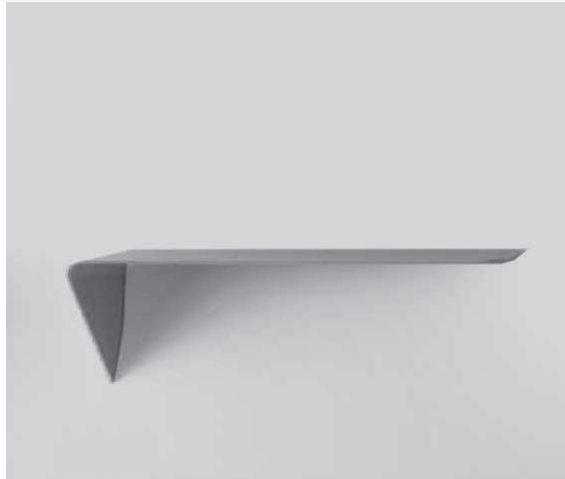

MAMBA light

(Designer Victor Vasilev)

NEW

Shelf and/or wall-mounted desk.

The minimal form and tapered thickness create a product with a unique, highly iconic design.

Its key features are its formal strength and the versatility with which it can be easily integrated with other furnishings.

It's an "accent" that can interact spontaneously with its surroundings and be used in many different ways.

The shelf is in medium density fibreboard with varying thicknesses and moulded into a curve. The painted finish comes in matt white, green, orange, blue, sand, ivory, yellow and anthracite grey.

It is attached to the wall with non-adjustable pins.

Dims

Height 44 cm, depth of the top 40 cm, length 134 cm