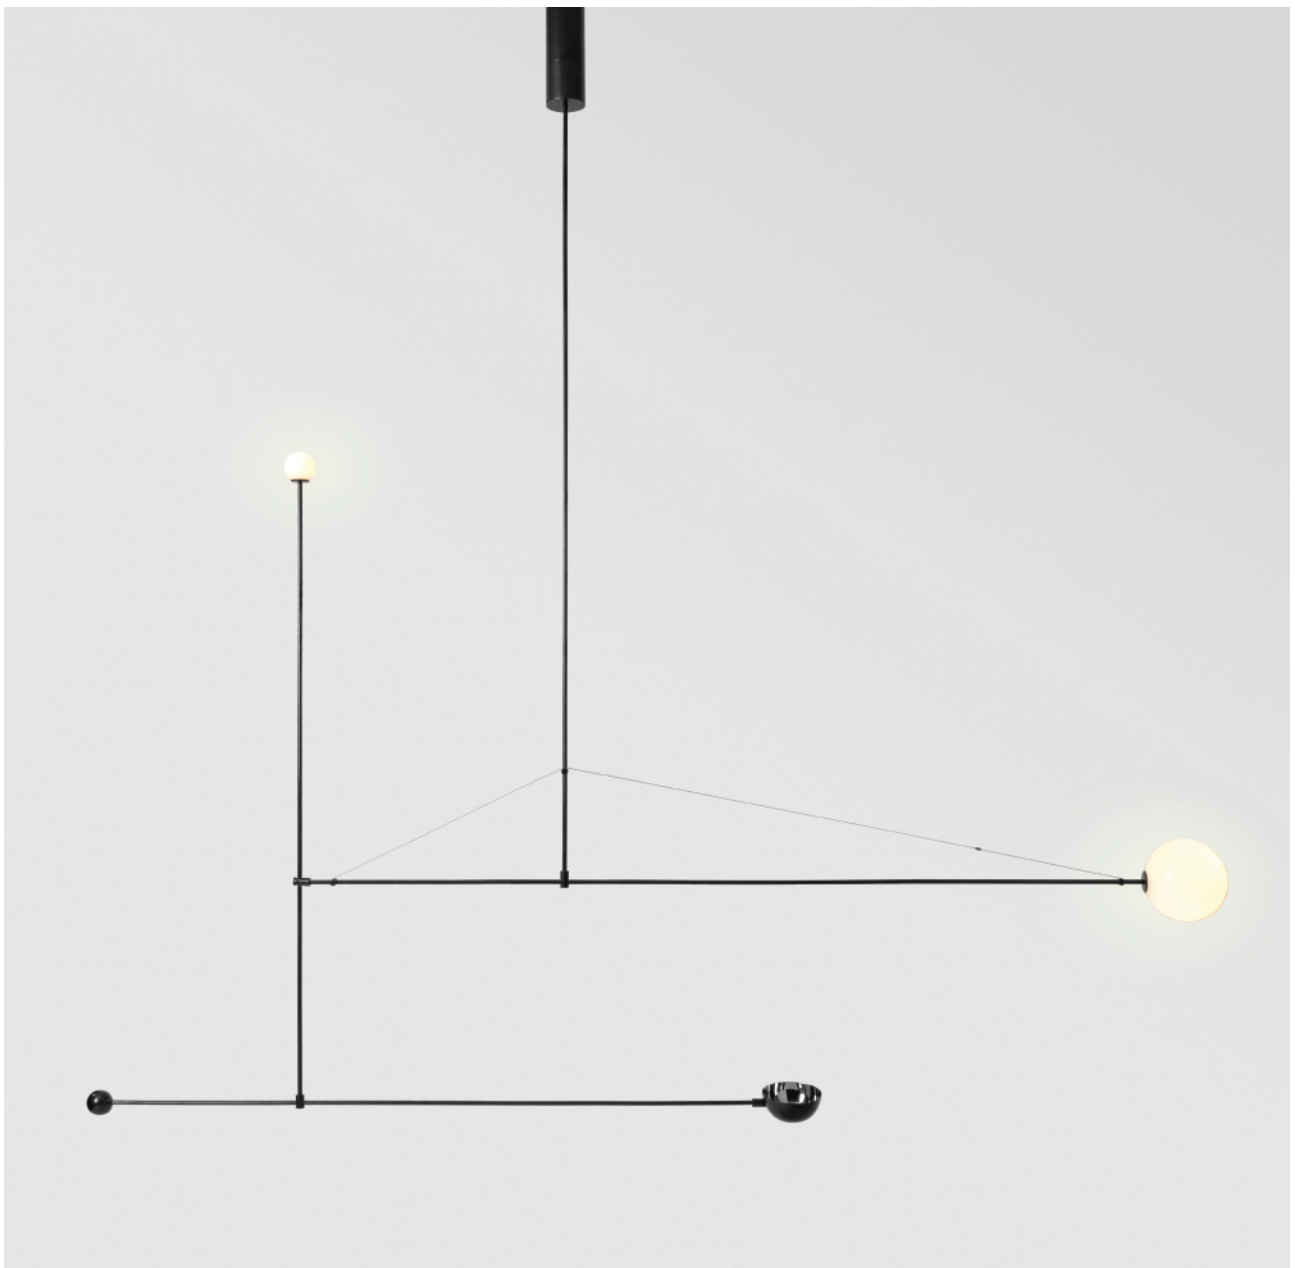

# Mobile Chandelier 1, 2008

Black patinated brass, mouth blown opaline spheres

Pendant rod length to order

120V Version; supplied with a 3" or 4" junction box cover.

## Bulb specifications

- G6.35 halogen frosted  
50W 12V
- G4 halogen frosted  
20W 12V