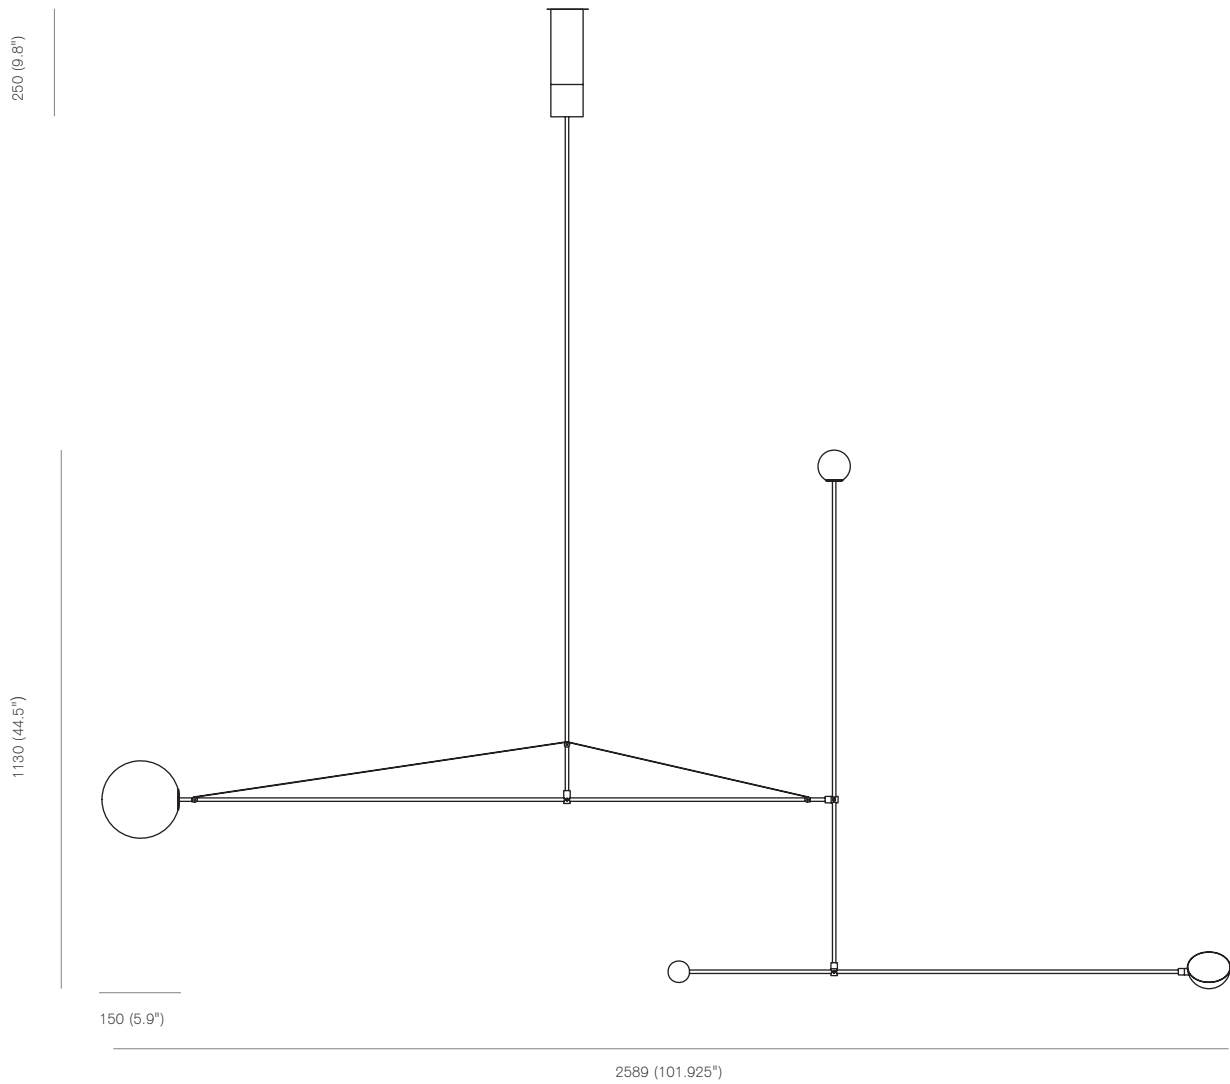

# Mobile Chandelier 1, 2008

Black patinated brass, mouth blown opaline spheres

Pendant rod length to order

120V Version; supplied with a 3" or 4" junction box cover.

## Bulb specifications

- G6.35 halogen frosted  
50W 12V
- G4 halogen frosted  
20W 12V