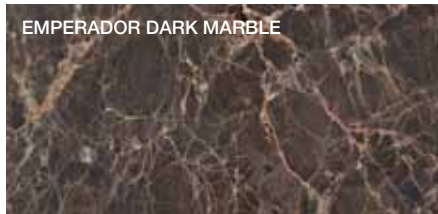

FINISHES

WOODS

EUCALYPTUS

AMERICAN WALNUT

GREY OAK

BLACK OAK

DARK ELM

LIGHT ELM

CEDAR

MARBLES

WHITE CARRARA MARBLE

CALACATTA MARBLE

RED FRENCH MARBLE

EMPERADOR DARK MARBLE

CARNIAN GREY MARBLE

ABSOLUTE BLACK GRANITE

GRES

WHITE GRES

ANTHRACITE GRES

METAL PARTS

BLACK CHROME

SHINY ALUMINIUM

PEWTER COLOUR

MILLERIGHE
GLISS QUICK FRONT