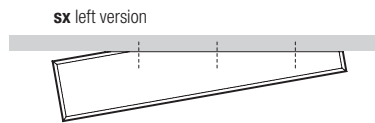

FINISHES

eucalyptus - black oak - American walnut - matt lacquered colours in the Molteni range

TECHNICAL INFORMATION

SHELVES

MDF covered with oak (Quercus), American walnut (Juglans nigra), Eucalyptus (Eucalyptus globulus) or painted in colours from the Molteni range. Invisible shelf support in zinc-coated metal.

DIMENSIONS

shelf

W 1530 D 365 th 30

W 60 1/4" D 14 3/8" th 1 1/8"

Notes

Max load 20 kg evenly distributed

Reductions

No reductions of any kind are possible

sx left version