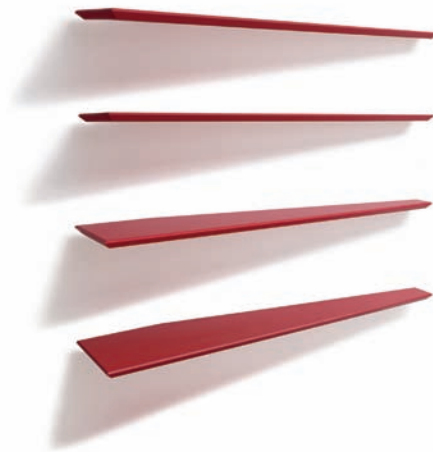

Molteni & C

10°/MENSOLA— RON GILAD 2012

1—
2

Shelves with lozenge perimeter profile that penetrate the wall throwing our perception of walls into doubt. MDF covered in different woods, invisible shelf support in zinc-coated metal. Available also in painted colours. Elements of pure light that appear to suggest hidden treasures.

FEATURES

Tapered shelves with lozenge perimeter profile.

DATASHEET

REGISTERED
DESIGN

XII.2014

molteni.it

Dimensions in millimeters and inches. The right to discontinue and make changes is reserved. This information is based on the latest product information available at the time of printing.

GRES

WHITE GRES

ANTHRACITE GRES

METAL PARTS

BLACK CHROME

SHINY ALUMINIUM

PEWTER COLOUR

MILLERIGHE
GLISS QUICK FRONT