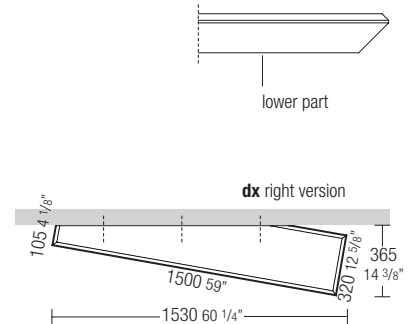

FINISHES

eucalyptus - black oak - American walnut - matt lacquered colours in the Molteni range

TECHNICAL INFORMATION

SHELVES

MDF covered with oak (Quercus), American walnut (Juglans nigra), Eucalyptus (Eucalyptus globulus) or painted in colours from the Molteni range. Invisible shelf support in zinc-coated metal.

DIMENSIONS

shelf

W 1530 D 365 th 30

W 60 1/4" D 14 3/8" th 1 1/8"

Notes

Max load 20 kg evenly distributed

Reductions

No reductions of any kind are possible

dx right version

DATASHEET

REGISTERED
DESIGN

XII.2014