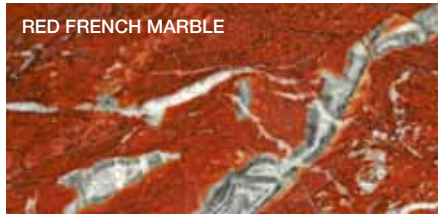

FINISHES

WOODS

EUCALYPTUS

AMERICAN WALNUT

GREY OAK

BLACK OAK

DARK ELM

LIGHT ELM

CEDAR

MARBLES

WHITE CARRARA MARBLE

CALACATTA MARBLE

RED FRENCH MARBLE

EMPERADOR DARK MARBLE

CARNIAN GREY MARBLE

ABSOLUTE BLACK GRANITE

GRES

WHITE GRES

ANTHRACITE GRES

METAL PARTS

BLACK CHROME

SHINY ALUMINIUM

PEWTER COLOUR

MILLERIGHE
GLISS QUICK FRONT