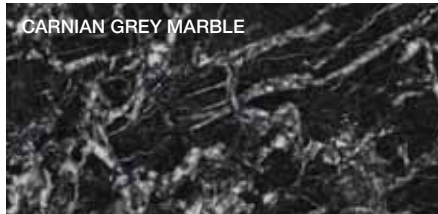

FINISHES

WOODS

EUCALYPTUS

AMERICAN WALNUT

GREY OAK

BLACK OAK

DARK ELM

LIGHT ELM

CEDAR

MARBLES

WHITE CARRARA MARBLE

CALACATTA MARBLE

RED FRENCH MARBLE

EMPERADOR DARK MARBLE

CARNIAN GREY MARBLE

ABSOLUTE BLACK GRANITE

GRES

WHITE GRES

ANTHRACITE GRES

METAL PARTS

BLACK CHROME

SHINY ALUMINIUM

PEWTER COLOUR

MILLERIGHE
GLISS QUICK FRONT