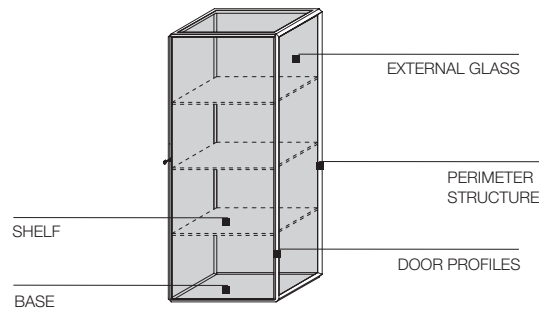

PERIMETER STRUCTURE AND DOOR PROFILES

Extruded aluminium profile covered with American Walnut (*Juglans nigra*) or Oak (*Quercus*) veneer.

EXTERNAL GLASS

Tempered transparent extra-light glass, th. 4 mm.

GLASS SHELF

Tempered transparent extra-light or smoked glass, th. 8 mm.

Molteni & C

2—
2

DIMENSIONS

Notes

The 3 internal shelves are compulsory

without door

W 595 D 395 H 1440
W 23 3/8" D 15 1/2" H 56 3/4"

without door and with LED light

W 595 D 395 H 1440
W 23 3/8" D 15 1/2" H 56 3/4"

GVG6/14

GVG6/14K

Notes

The 3 internal shelves are compulsory

with door