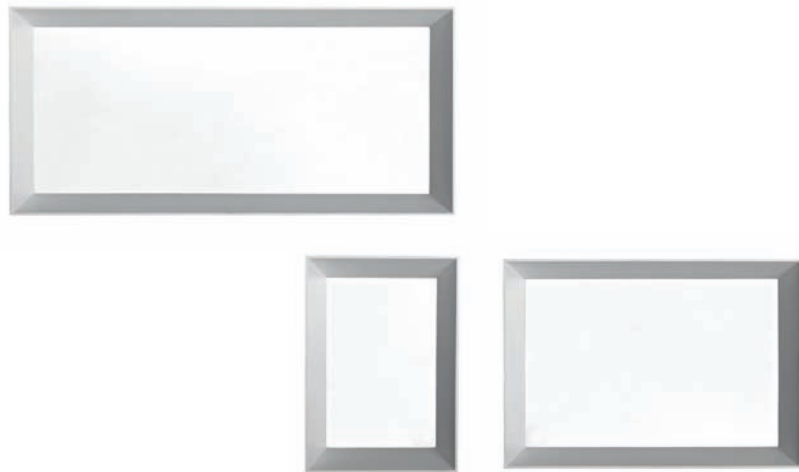

D.950.1 FRAMED MIRRORS— GIO PONTI 1950 / 2012

1—
2

Frames designed in 1950 in several sizes. Made of white hand-painted solid wood.

FEATURES

Framed mirrors designed in 1950 in three several sizes.

DATASHEET

REGISTERED
DESIGN

XII.2014

D.950.1
FRAMED
MIRRORS—
GIO PONTI
1950 / 2012

FINISHES

Made of white hand-painted solid wood.

Molteni & C

TECHNICAL INFORMATION

FRAME

Solid toulipier wood (liriodendron tulipifera). Hand brush painted in white acrylic.

MIRROR

Silvered glass 3 mm thick with safety coating.

2—
2

DIMENSIONS

W 248 H 177 D 80
W 9 3/4" H 6" D 3 1/8"

W 248 H 354 D 80
W 9 3/4" H 13 7/8" D 3 1/8"