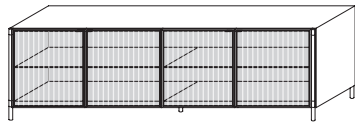

MSAA1

cupboard

W 2463 D 563 H 730
 W 97" D 22 1/8" H 28 3/4"

matt lacquer structure eucalyptus structure glossy lacquer structure

MSAB1 dx - sx

cupboard

W 2463 D 563 H 730
 W 97" D 22 1/8" H 28 3/4"

matt lacquer structure eucalyptus structure glossy lacquer structure