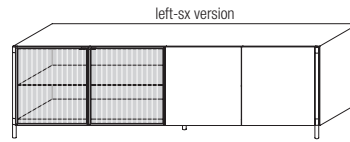

Notes

- No reductions of any type are possible.
- Pair of bases for internal finishing compulsory to be added to the cupboard.

cupboard

W 2463 D 563 H 730
 W 97" D 22 1/8" H 28 3/4"

matt lacquer structure eucalyptus structure glossy lacquer structure

MSAA1

cupboard

W 2463 D 563 H 730
 W 97" D 22 1/8" H 28 3/4"

matt lacquer structure eucalyptus structure glossy lacquer structure

MSAB1 dx - sx

cupboard

W 2463 D 563 H 730
 W 97" D 22 1/8" H 28 3/4"

matt lacquer structure eucalyptus structure glossy lacquer structure