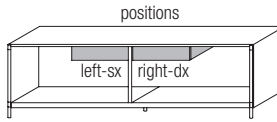

MSAA1

cupboard

W 2463 D 563 H 730
 W 97" D 22 1/8" H 28 3/4"

matt lacquer structure eucalyptus structure glossy lacquer structure

MSAB1 dx - sx

cupboard

W 2463 D 563 H 730
 W 97" D 22 1/8" H 28 3/4"

matt lacquer structure eucalyptus structure glossy lacquer structure

MSAC1

internal drawer (optional)

W 570 D 450 H 143
 W 22 1/2" D 17 3/4" H 5 5/8"

CSCA1

pair of bases for internal finishing

CSBAA

lighting system with radio command module (optional)

EKI1