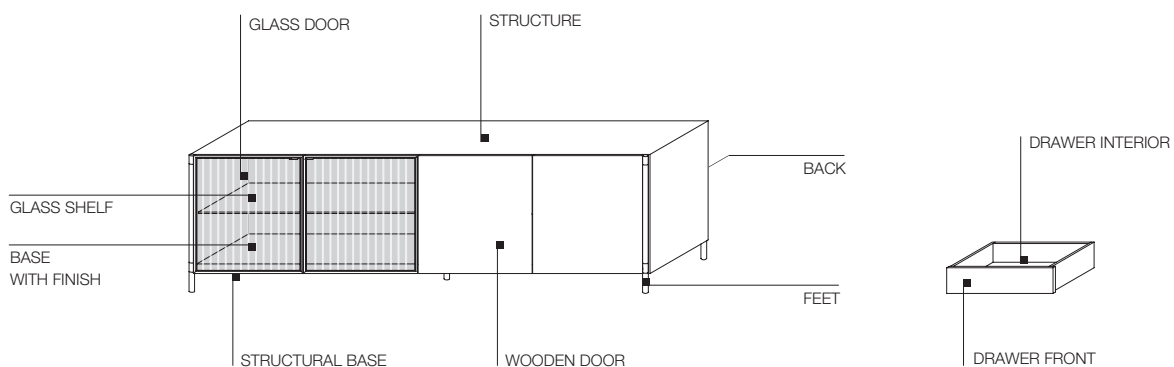

GLASS SHELF

Bronzed tempered glass of thickness 8 mm.

FEET

Chromed metal adjustable feet.

DATASHEET

REGISTERED
DESIGN

XII.2014

DIMENSIONS