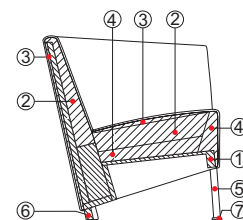

FRA **Structure Petit fauteuil:**

Mousse ignifugée injectée à froid, avec structure interne en acier. Pieds en hêtre verni dans les teintes présentes dans le tableau "Materiaux et finitions". Embouts en laiton bruni. ⑦.

Petit canapé:

③④ à densité variable et fibre polyester avec structure interne en bois ①. Pieds avant ⑤ et socle arrière ⑥ en hêtre verni dans les teintes présentes dans le tableau "Materiaux et finitions". Embouts en laiton bruni ⑦.

Caractéristiques La collection NOVECENTO n'est pas déhoussable.

RIVESTIMENTI CONSIGLIATI

Recommended fabric hangers
Vorgeschlagene Stoffbuegel
Liasses de tissus conseillées

110-Kvadrat x Moroso n° 1
-Divina
-Hallindal

-Tonus
-Stamskin Top
-Extrema

-Pelle / Leather T
-Pelle / Leather Z

MATERIALI E FINITURE

Piedi faggio
Beech feet
Füsse Buche
Pieds en hêtre