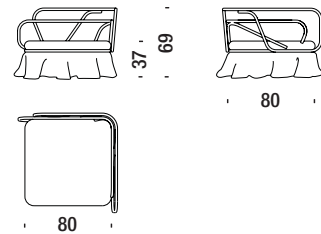

## Elem.100x100 con 2 schienali outdoor

Elem.100x100 with two backrests outdoor - Elem.100x100 mit zwei Rückenlehnen outdoor - Elém.100x100 avec deux dos outdoor

0,9 m³ 20 Kg

07W

## Angolo 80x80 outdoor

Corner 80x80 outdoor - Ecke 80x80 outdoor - Angle 80x80 outdoor

0,6 m³ 25 Kg

07Y