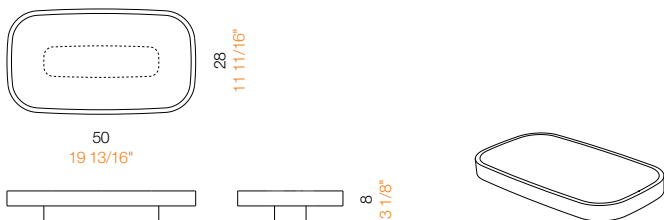

**Pina** James Irvine 2011  
Fruit bowl, oval, in white Carrara marble, matt polished finish

white Carrara  
marble

black Marquina  
marble

For reference only