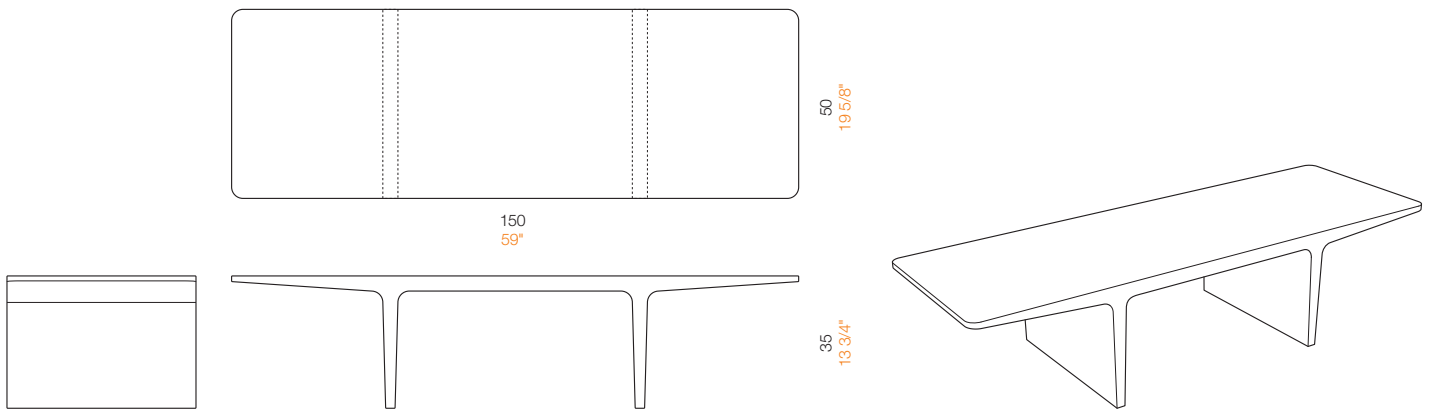

**Ponte** Design James Irvine 2009  
Tavolo basso in marmo bianco di Carrara finitura levigata  
Low table in white Carrara marble, matt polished finish

white Carrara  
marble

For reference only