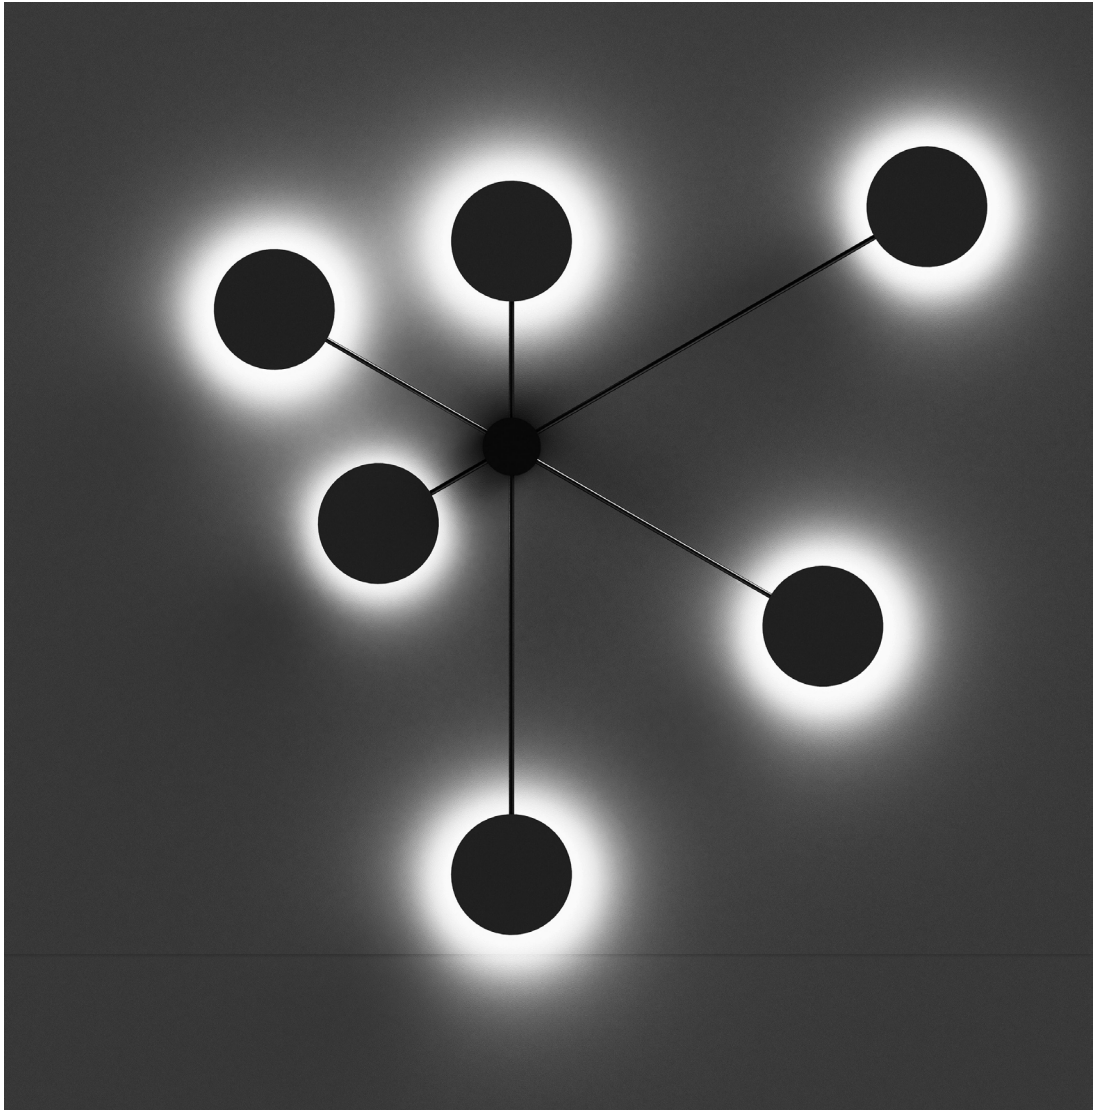

round control

'Round control' is designed as a ceiling- and wall surface mounted system. During the installation, it can be adapted to any architectural concept due to countless variations in the design. The graphic character of the minimalistic design reveals its functions very honestly. Round control is devised for lighting rooms in commercial areas, board rooms and lounge areas as well as residential rooms. The indirect lighting – with high power LED modules - creates a soft and comfortable atmosphere when dimmed and provides a functional lighting at full power.

round control 1

black painted
white painted

T100H1DZL
T100H1DWL

round control 2

black painted
white painted

T100H2DZL
T100H2DWL

round control 3

black painted
white painted