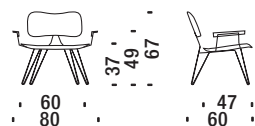

Overdyed Reloaded

Overdyed Reloaded - Overdyed Reloaded - Overdyed Reloaded

1,4 mt. 2,2 m² 0,5 m³ 16 Kg **FSC® Certified**