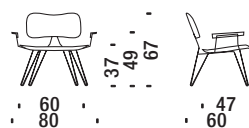

Overdyed Lounge Chair

Overdyed Lounge Chair - Overdyed Lounge Chair - Overdyed Lounge Chair

0,5 m³ 16 Kg **FSC® Certified**