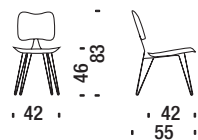

Grey

Shortwave colore
Shortwave colour
Shortwave Farbe
Shortwave couleur

Charcoal

Ash Grey

Overdyed Side Chair

Overdyed Side Chair - Overdyed Side Chair - Overdyed Side Chair

 0,3 m³  12 Kg **FSC® Certified**