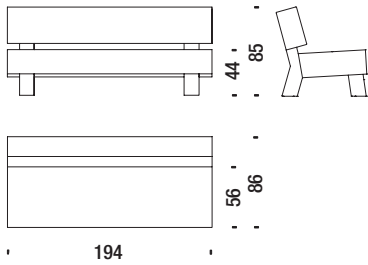

## Soft Wood Sofa

Soft Wood Sofa - Soft Wood Sofa - Soft Wood Sofa

 1,5 m³  60 Kg

003