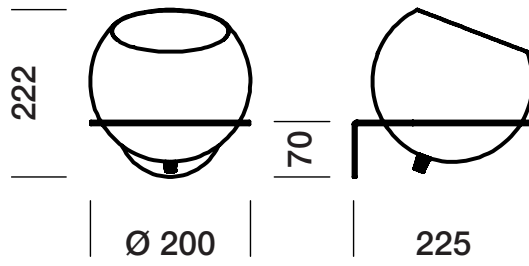

sphere wall flat

white / white painted
black / white painted

T46A3IWL
T46A3IZL

karveelstraat 2
8380 zeebrugge, belgium

T +32 (0)50 54 35 49
F +32 (0)50 54 35 40

E info@tossb.com
W www.tossb.com

tossB reserves the right to alter materials, dimensions and characteristics without prior notice. This documentation replaces all previous documentation. Read the installation-instructions carefully.

Our general terms and conditions shall apply notwithstanding any stipulation to the contrary to all the orders and agreements with tossB. You can obtain a copy of these conditions on demand.

Product documentation © tossB 2012. All rights reserved.