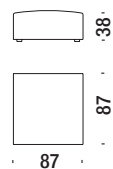

Block Seat pouf 87x87

Block Seat stool 87x87 - Block Seat Hocker 87x87 - Block Seat pouf 87x87

0,4 m³ 18 Kg

017

Block Seat cuscino bracciolo 55x36 elemento

Block Seat arm cushion element 55x36 - Block Seat Kissen Armlehne 55x36 element - Block Seat coussin accoudoir element 55x36

0,5 Kg

OK5