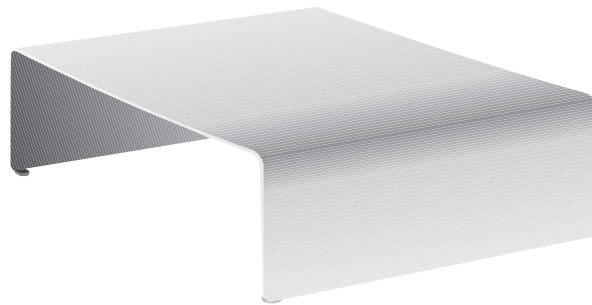

LA TABLE BASSE (Designer X.Lust)

Tables made with a curved natural aluminium sheet.

Finish:

- aluminium lacquered
- matt white lacquered, suitable for outdoor

Dims

Thickness 6 mm.

Height 27 cm

Outdoor use