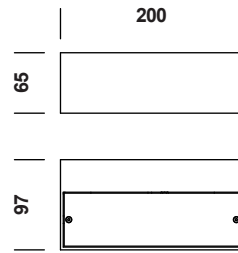

karveelstraat 2
8380 zeebrugge, belgium

T +32 (0)50 54 35 49
F +32 (0)50 54 35 40

E info@tossb.com
W www.tossb.com

tossB reserves the right to alter materials, dimensions and characteristics without prior notice. This documentation replaces all previous documentation. Read the installation-instructions carefully.

Our general terms and conditions shall apply notwithstanding any stipulation to the contrary to all the orders and agreements with tossB. You can obtain a copy of these conditions on demand.

Product documentation © tossB 2012. All rights reserved.