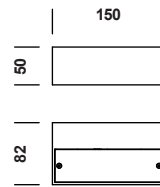

karveelstraat 2
8380 zeebrugge, belgium

T +32 (0)50 54 35 49
F +32 (0)50 54 35 40

E info@tossb.com
W www.tossb.com

tossB reserves the right to alter materials, dimensions and characteristics without prior notice. This documentation replaces all previous documentation. Read the installation-instructions carefully.

Our general terms and conditions shall apply notwithstanding any stipulation to the contrary to all the orders and agreements with tossB. You can obtain a copy of these conditions on demand.

Product documentation © tossB 2012. All rights reserved.