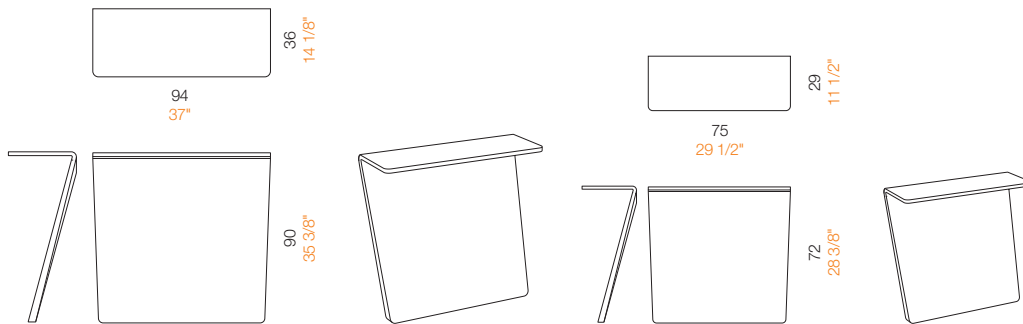

## Tilt Thomas Sandell 2010

Consolle in marmo bianco di Carrara finitura levigata  
Console in white Carrara marble, matt polished finish

white Carrara  
marble

For reference only