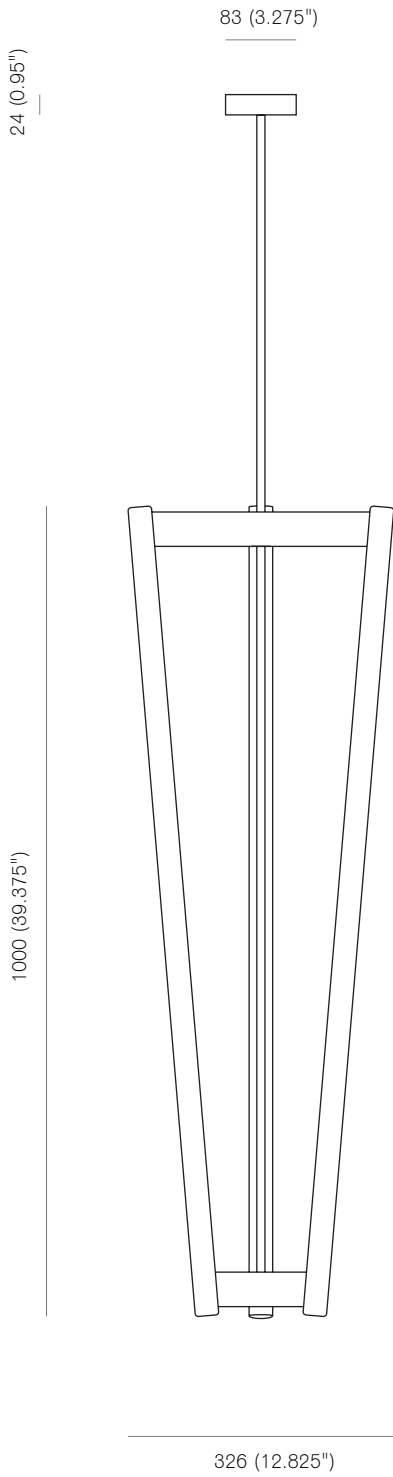

MICHAEL ANASTASSIADES

Tube Chandelier, 2006

Tube Chandelier, 2006

Satin brass or black patinated stainless steel

Pendant rod length to order

120V Version; supplied with a 4" ceiling rose.

Bulb specifications

3 x S14s 1000mm ø29mm white incandescent tube
120w 230V
Osram Linestra, Philips Philinea

3 x S14s 1000mm ø1.15"
150W 125 - 130V
SATCO Linestra

Michael Anastassiades Ltd
122 Lower Marsh, London SE1 7AE
Telephone +44 (0)20 7928 7527
sales@michaelanastassiades.com
www.michaelanastassiades.com