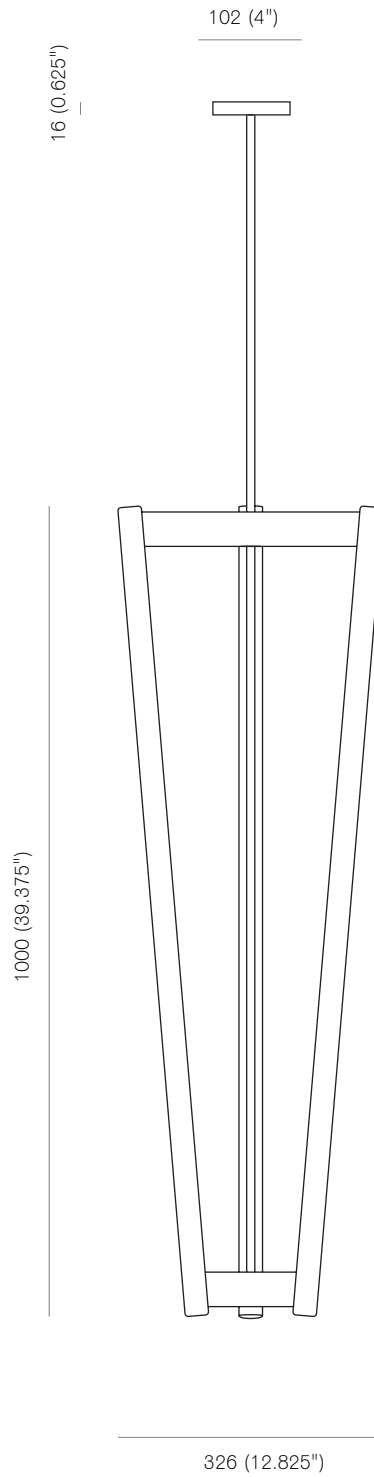

MICHAEL ANASTASSIADES

Tube Chandelier, 2006

Tube Chandelier, 2006

Satin brass or black patinated stainless steel

Pendant rod length to order

120V Version; supplied with a 4" ceiling rose.

Bulb specifications

3 x S14s 1000mm ø29mm white incandescent tube
120w 230V
Osram Linestra, Philips Philinea

3 x S14s 1000mm ø1.15"
150W 125 - 130V
SATCO Linestra

Michael Anastassiades Ltd
122 Lower Marsh, London SE1 7AE
Telephone +44 (0)20 7928 7527
sales@michaelanastassiades.com
www.michaelanastassiades.com