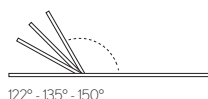

FUNDA PROTECTORA. PROTECTIVE COVER