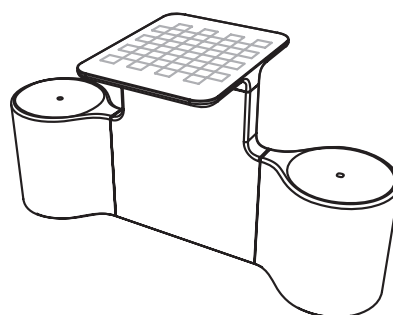

## Two Mates Ross Lovegrove 2014

Tavolo scacchiera con sedute, in marmo Bianco di Carrara, finitura levigata  
Chess table with seats, in white Carrara marble, matt polished finish

white Carrara  
marble