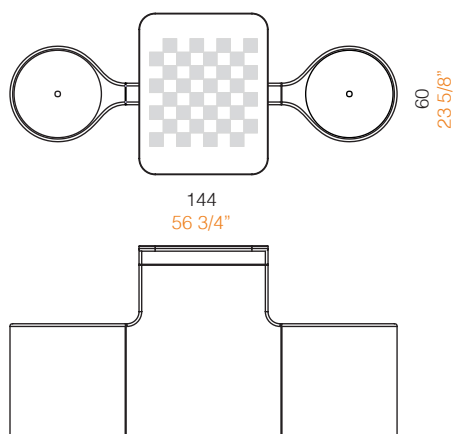

## Two Mates Ross Lovegrove 2014

Tavolo scacchiera con sedute, in marmo Bianco di Carrara, finitura levigata  
Chess table with seats, in white Carrara marble, matt polished finish

white Carrara  
marble