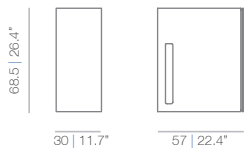

DOCPUP - storage unit for CPU + door