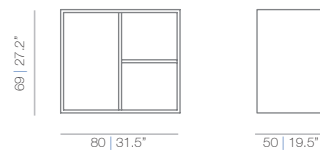

DO800B - storage unit 800 + dividers