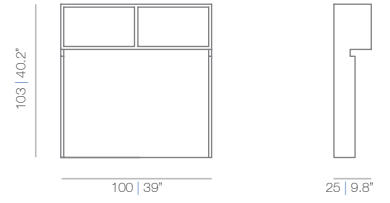

LEB85CB - Return table (closed)

LEMTR - Reception desk