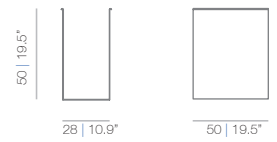

LEB85 - Return table

LEB85CB - Return table (closed)

LEMTR - Reception desk

LEDIVF - Board

Modesty screen

LECPUB - CPU holder

Wire column