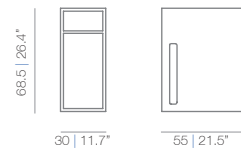

DOCPU - storage unit for CPU