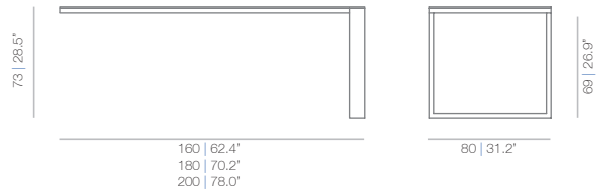

LEG_IN design FR Design 2005

Leg_in 80

Leg_in 80 leaned

Leg_in 160x160

Leg_in 160x160 closed

Leg_in meeting

Leg_in 160x160 leaned

CARB - Storage unit + Drawer + Filling cabinet C