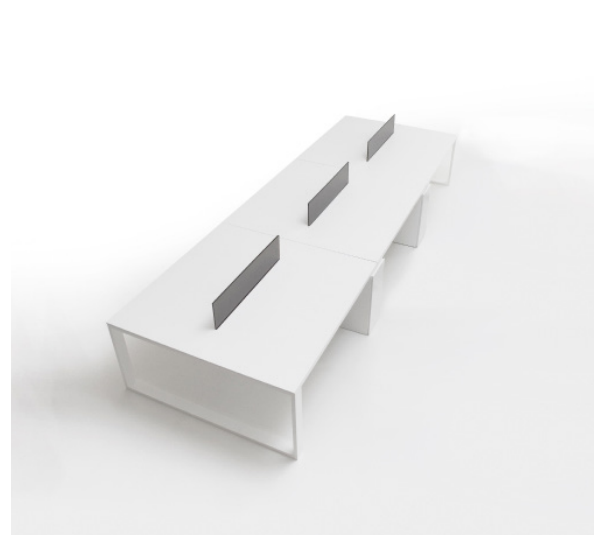

LEG_IN design FR Design 2005

PROJECTS

Bancaja | Fiat Offices | NH Hotels | Robert Mills Arquitects | Veo Fundation | PBS | Parkhouse | Ndos | Beach Hotel | BMW Engasa | S.U. La Nucia | PBS | Acha Jofre | Esat | Silvestre Navarro Arquitectss | Bjorn Borg | Veuve Clicquot Milano | Duravit | E.R House | Showroom Linea Los Angeles | BMW Engasa | J.C House | Studio VCCB | FR Oficinas | Octogon | Propaganda | Cervera&G | Funcotex | BSK arquitectos | El Cep | Octogonai | Ventura Index