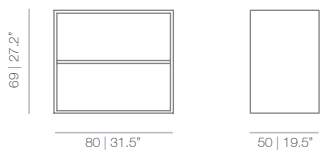

DO800B - storage unit 800 + shelf