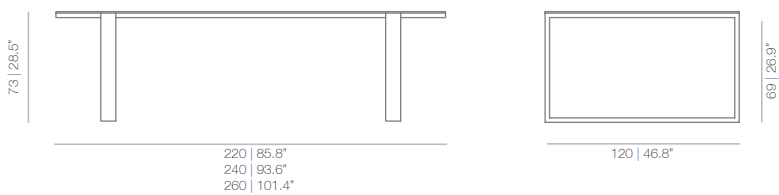

LEG_IN design FR Design 2005

Leg_in 80

Leg_in 80 leaned

Leg_in 160x160

Leg_in 160x160 closed

Leg_in meeting

Leg_in 160x160 leaned

CARB - Storage unit + Drawer + Filling cabinet C