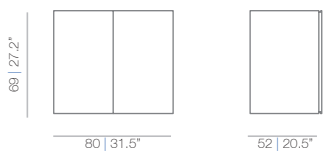

LEB85 - Return table

DO800B - storage unit 800 + doors