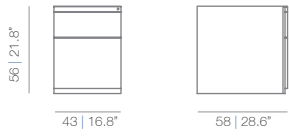

LEG_IN design FR Design 2005

Leg_in 80

Leg_in 80 leaned

Leg_in 160x160

Leg_in 160x160 closed

Leg_in meeting

Leg_in 160x160 leaned

CARB - Storage unit + Drawer + Filling cabinet C