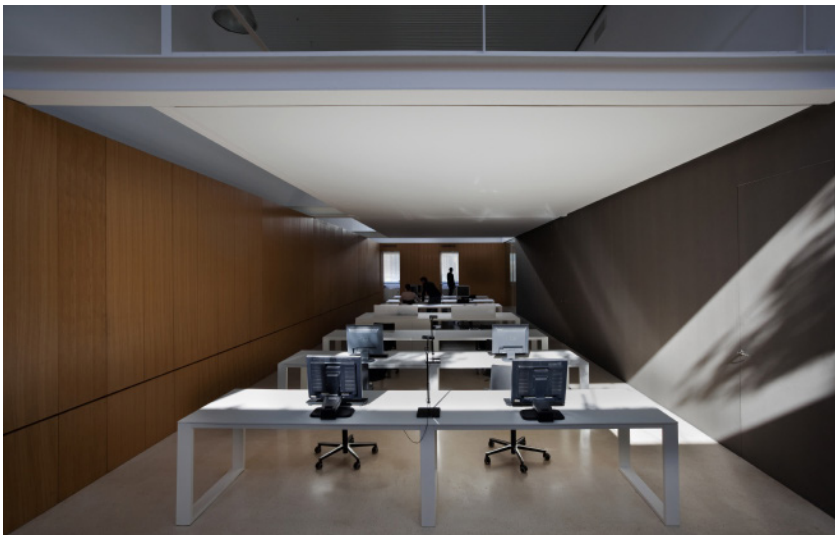

LEG_IN design FR Design 2005

PROJECTS

Bancaja | Fiat Offices | NH Hotels | Robert Mills Arquitects | Veo Fundation | PBS | Parkhouse | Ndos | Beach Hotel | BMW Engasa | S.U. La Nucia | PBS | Acha Jofre | Esat | Silvestre Navarro Arquitectss | Bjorn Borg | Veuve Clicquot Milano | Duravit | E.R House | Showroom Linea Los Angeles | BMW Engasa | J.C House | Studio VCCB | FR Oficinas | Octogon | Propaganda | Cervera&G | Funcotex | BSK arquitectos | El Cep | Octogonai | Ventura Index