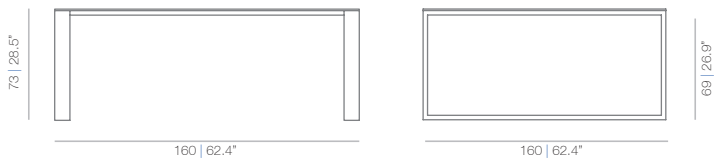

LEG_IN design FR Design 2005

Leg_in 80

Leg_in 80 leaned

Leg_in 160x160

Leg_in 160x160 closed

Leg_in meeting

Leg_in 160x160 leaned

CARB - Storage unit + Drawer + Filling cabinet C