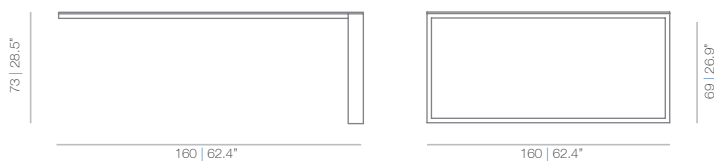

LEG_IN design FR Design 2005

Leg_in 80

Leg_in 80 leaned

Leg_in 160x160

Leg_in 160x160 closed

Leg_in meeting

Leg_in 160x160 leaned

CARB - Storage unit + Drawer + Filling cabinet C