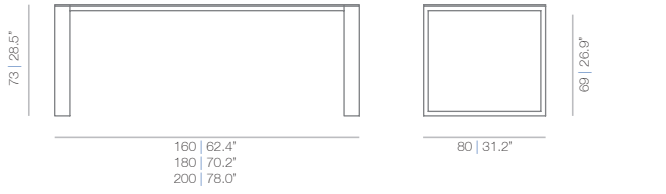

LEG_IN design FR Design 2005

Leg_in 80

Leg_in 80 leaned

Leg_in 160x160

Leg_in 160x160 closed

Leg_in meeting

Leg_in 160x160 leaned

CARB - Storage unit + Drawer + Filling cabinet C